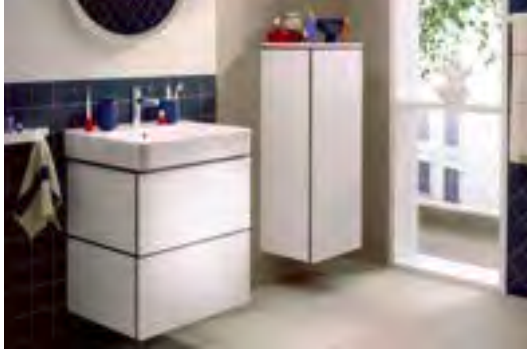

Korpus/Front

-  Eiche Kaschmir
550
-  Mattweiß
700
-  Schiefergrau Matt
760
-  Sandbeige Matt
780

MoistureProof

PushOpen

SoftClose

Keramik

-  Weiß
450

Made to fit
NoiseReduction