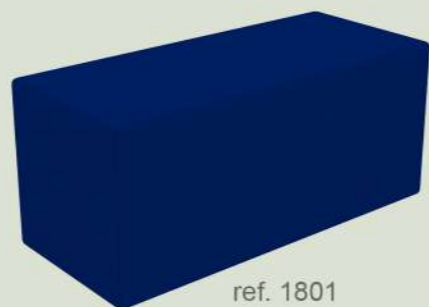

ref. 1803

Pouf IZZIE

L 90 x P 39 x H 39

72 € / 76 €

ref. 1802

ref. 1801

Banc DANDY

L 115 x P 32 x H 48