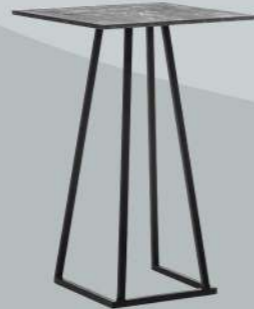

L 70 x P 70 x H 110
93 € / 97 €

ref. MDK91

ref. MDK93

ref. MDK92

Table snack ORACLE

Ø 60 x H 116 - 97 € / 101 €
Ø 80 x H 116 - 101 € / 105 €

Coloris de plateaux disponibles :

- Ø 60 ref. MDE6
- Ø 80 ref. MDE9
- Ø 60 ref. MDE7
- Ø 80 ref. MDE10
- Ø 60 ref. MDE8
- Ø 80 ref. MDE11
- Ø 60 ref. MDE12
- Ø 80 ref. MDE13

Table snack BYRON

L 70 x P 70 x H 110
97 € / 101 €

ref. MDL25

Table snack HORI

Ø 60 x H 116 - 88 € / 92 €
Ø 80 x H 116 - 92 € / 96 €

Ø 60 ref. MDH20
Ø 80 ref. MDH21

Ø 60 ref. MDH24
Ø 80 ref. MDH25

Table snack MOLLY