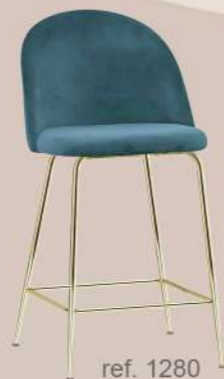

Velours

L 44 x P 42 x H 76

75 € / 79 €

ref. 2022

ref. 1282

ref. 1281

ref. 1280

Tabouret OPTIMUS