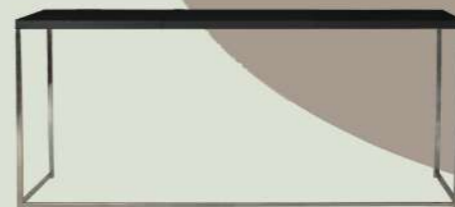

Banc DANDY

L 115 x P 32 x H 48

43 € / 47 €

ref. DAN43