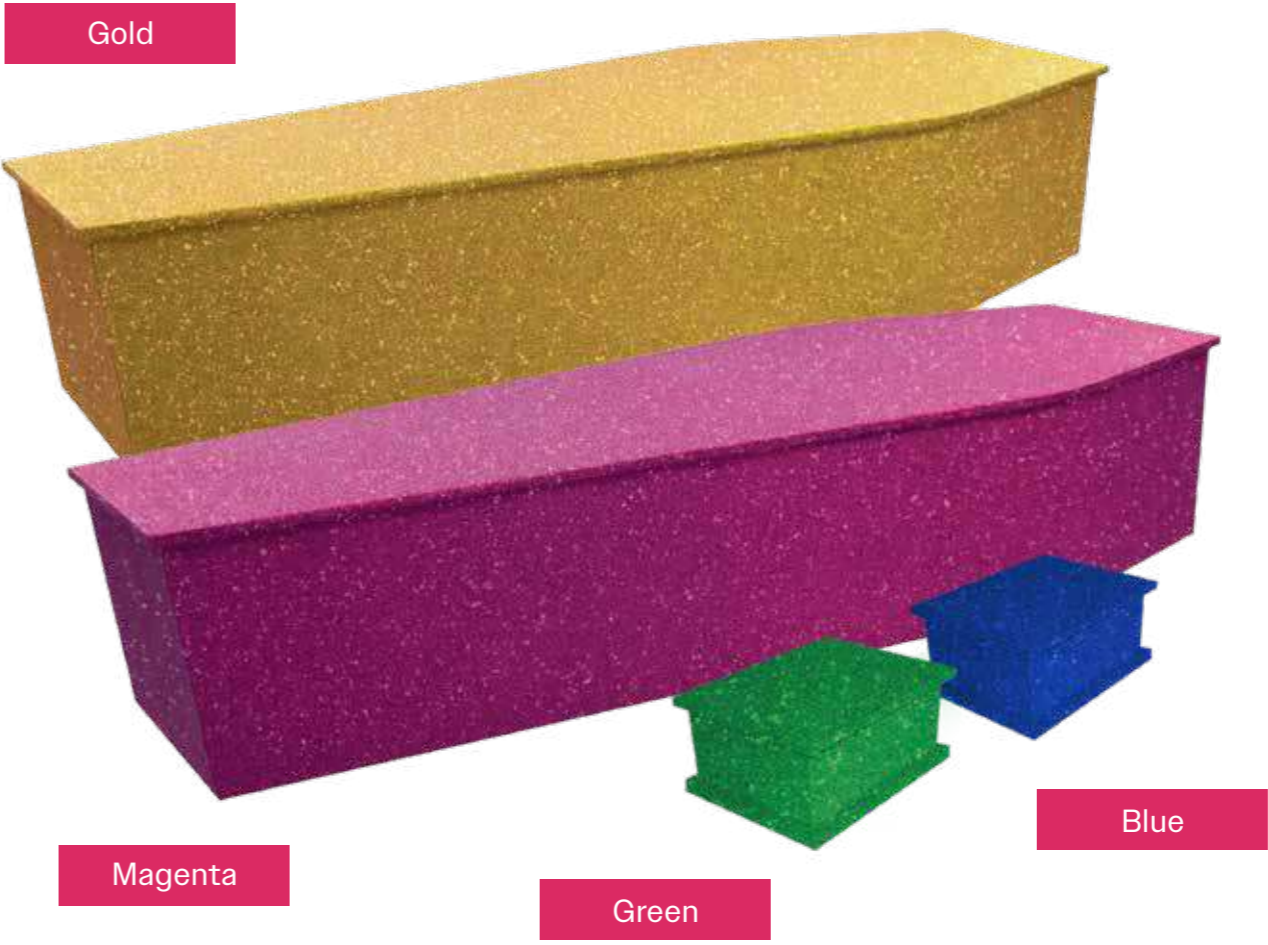

EXPRESSIONS GLITTER

Our sensational FULL glitter coffins offer one last chance to sparkle. The coffins are made from MDF covered with diamond glitter paper. Also available as an Ashes Casket. With both a striking visual appearance and textural surface, our glitter coffins will dazzle and brighten any type of funeral. *For sizes see page 71.*

Please note, colours are for representation only, colours may vary due to the nature of the glitter paper.

FFMA - 267 - 000092.