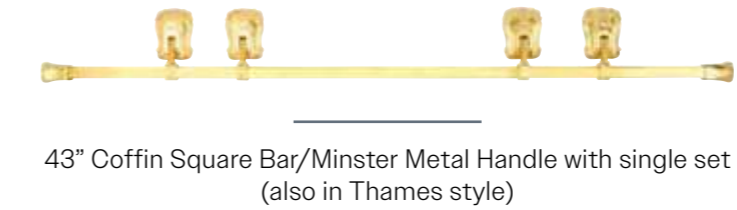

Childs Willow

Oval shape

Sizes;

12" x 7" x 8" - 24 x 12" x 9"

42" x 16" x 11" - 52" x 16" x 11"

FURNITURE

A diverse selection of coffin furniture, ranging from handles to decorative accents, is available in both metal and plastic materials, catering to various preferences and budget considerations. Whether opting for sleek metallic finishes or lightweight and durable plastic designs, funeral arrangers can find suitable coffin and memorial furniture to complement any style or need. Many products found in this section are available in a choice of finishes – either Electro Brass (EB) or Nickel (NP).

*only available in EB.

Plastic Handles for Cremation

Metal Handles for Burial

Plastic Metal Combination Handles

Long Bars for Coffins & Caskets

Classic Handles - Plastic or Metal

Ornaments & Crucifixes

Plain Sacred Heart