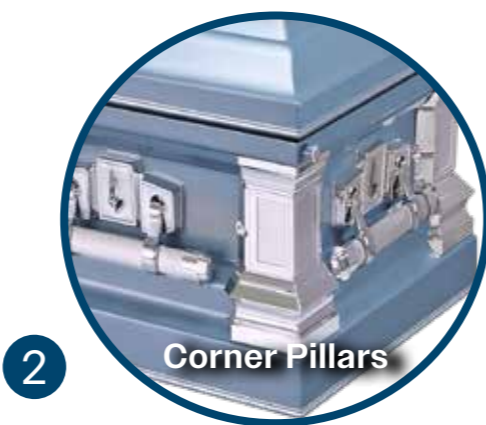

Premium Steel

Blue Rise

Blue Brushed Stainless Steel
 Size - External 83" x 28" x 23"
 Internal 79" x 24"
 Weight - 74kg

1 Bar Handles & Supports

2 Corner Pillars

18-gauge Steel

Gauge refers to the thickness of the steel sheet or plate, with a lower gauge number indicating a thicker sheet. These 18-gauge steel caskets are finished in Tiger-eye, Lilac and Indigo. Each has contrasting bar handles or corner features and supports, and are fitted with contrasting velvet interiors.