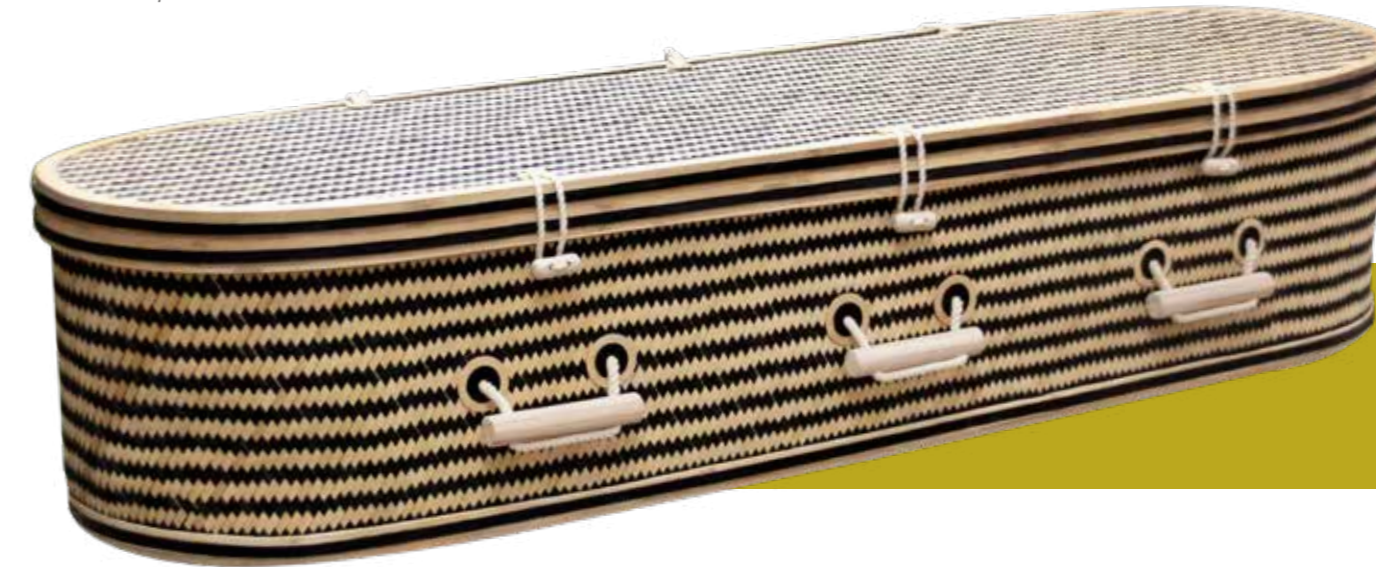

Chequered Bamboo

Oval Shape
Oval plates available.

Sizes available;
5 ft 9 x 20 x 12 inches
6 ft 2 x 22 x 12