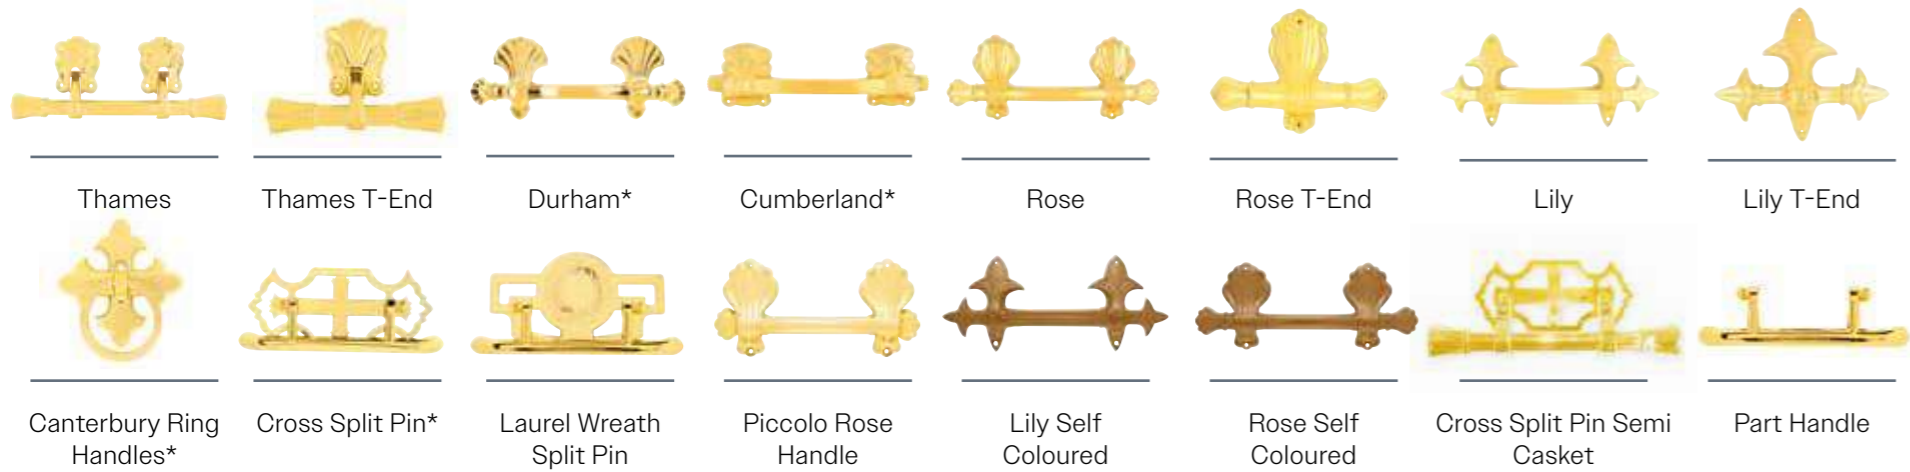

Childs Willow

Oval shape

Sizes;

12" x 7" x 8" - 24 x 12" x 9"

42" x 16" x 11" - 52" x 16" x 11"

FURNITURE

A diverse selection of coffin furniture, ranging from handles to decorative accents, is available in both metal and plastic materials, catering to various preferences and budget considerations. Whether opting for sleek metallic finishes or lightweight and durable plastic designs, funeral arrangers can find suitable coffin and memorial furniture to complement any style or need. Many products found in this section are available in a choice of finishes – either Electro Brass (EB) or Nickel (NP).

*only available in EB.

Plastic Handles for Cremation

Metal Handles for Burial

Plastic Metal Combination Handles

Long Bars for Coffins & Caskets

Classic Handles - Plastic or Metal

Ornaments & Crucifixes

Plain Sacred Heart