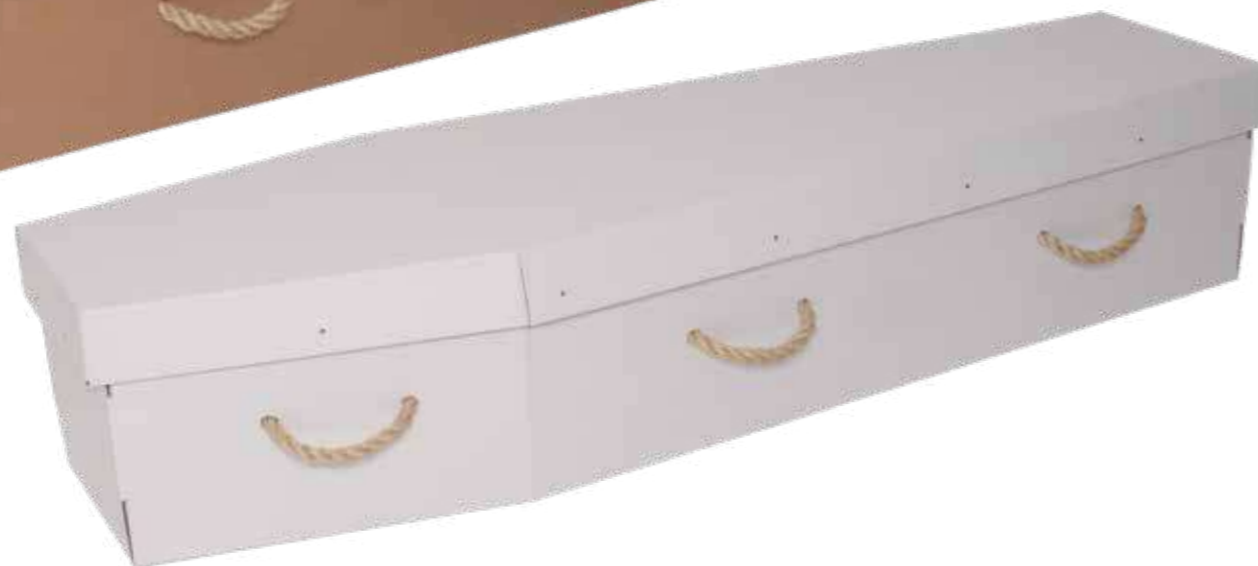

Brown & White sizes available;
5 ft 8 x 20 x 12 inches
6 ft 1 x 22 x 12
6 ft 7 x 24 x 12