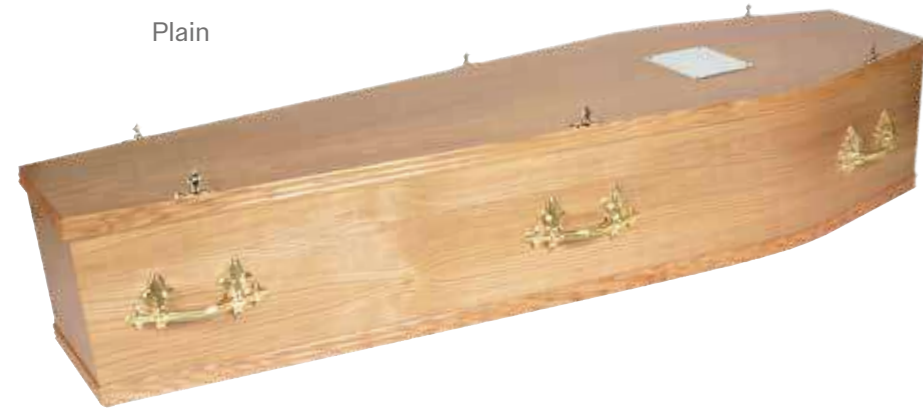

Veneer - Oak with clear polish

Newcastle

Plain

Berwick