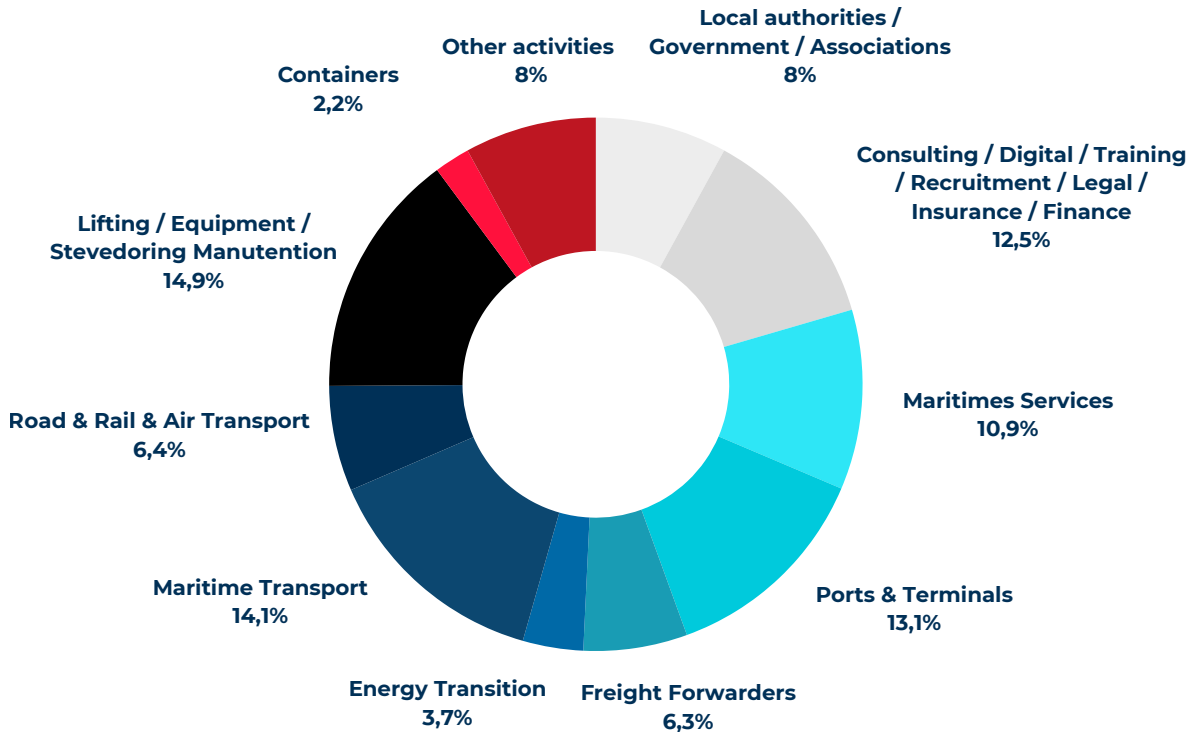

SHIPPING

THE GENERAL CARGO
AND HEAVY LIFT EVENT

DAYS

APRIL 8 | 9 2026 • LA ROCHELLE • FRANCE

REVIEW FILE

PROPOSED BY

WITH THE SUPPORT OF

MEDIA PARTNERS

• OUR PARTICIPANTS •

TYPE OF ORGANIZATION

PROFILES

880

Participants

10 %

International

57